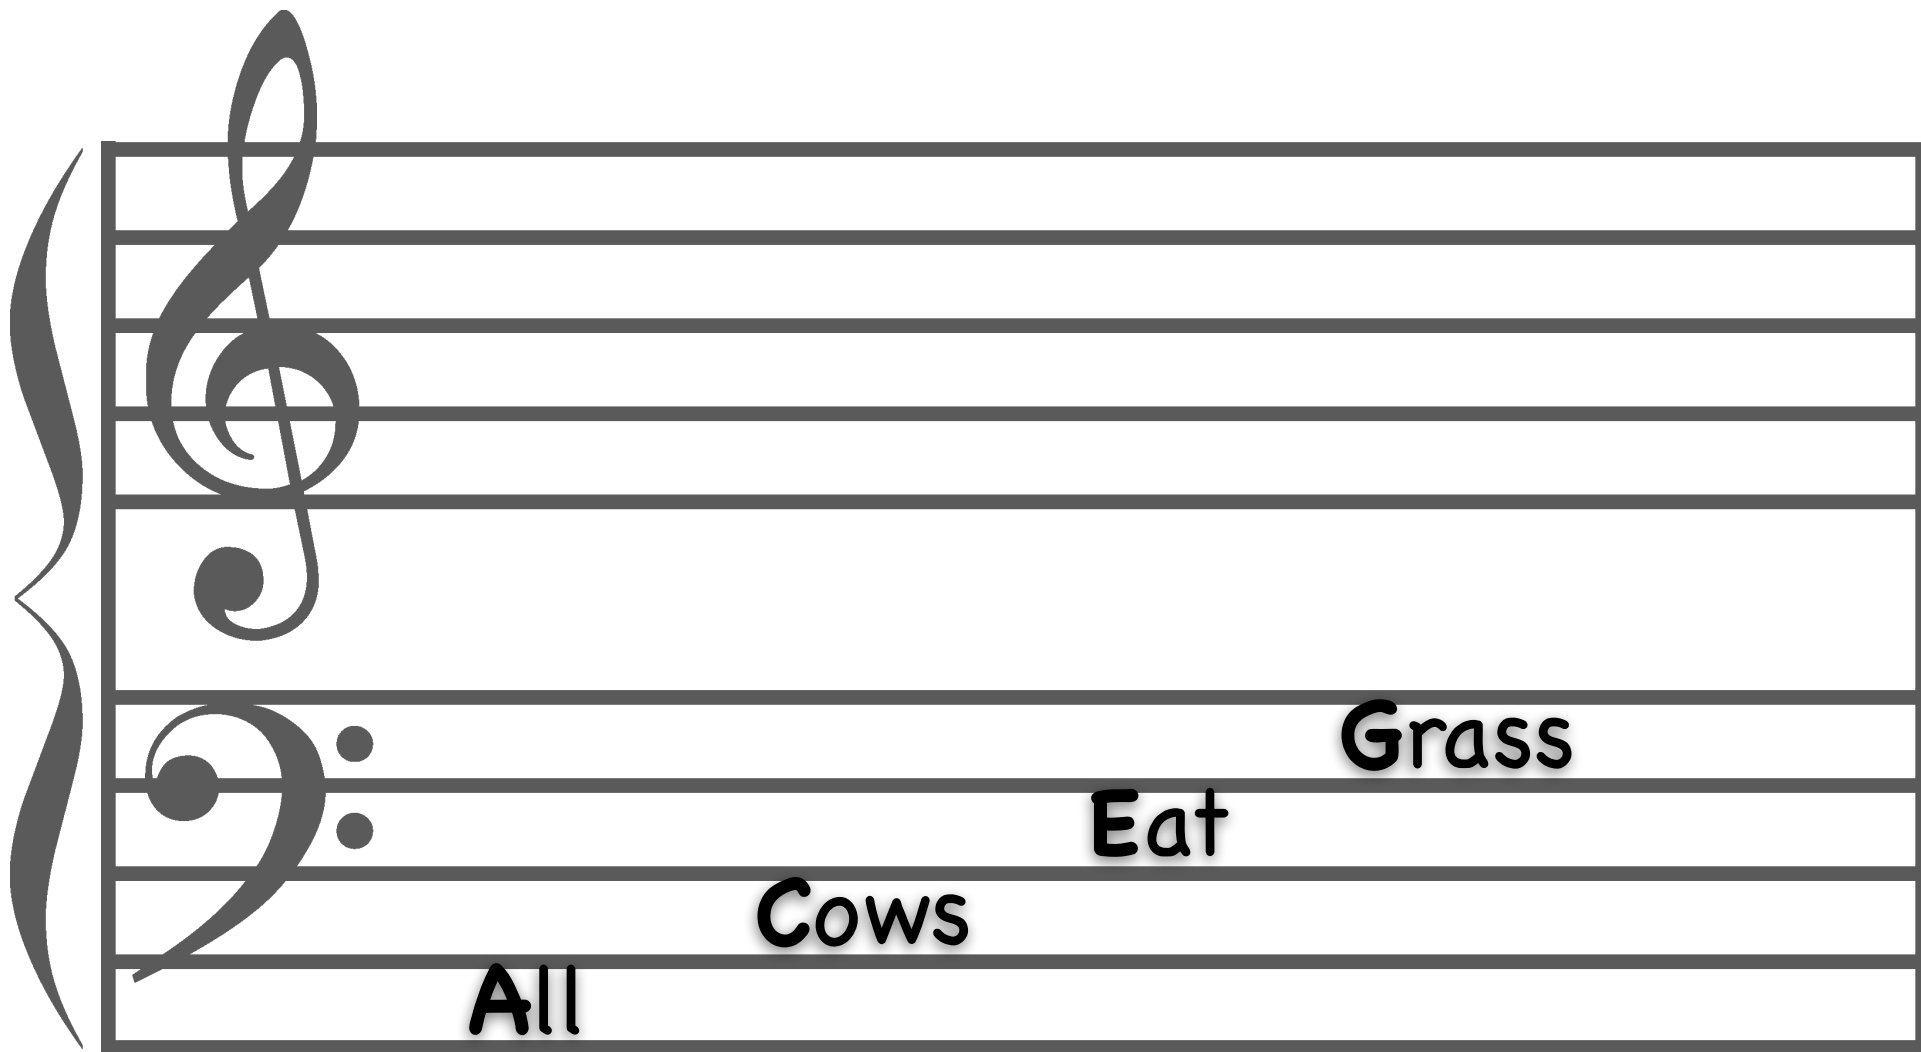

The notes on the lines of the **Bass Clef** are G, B, D, F, and A. To remember them say, " **Good Boys Do Fine Always.**"

The notes on the spaces of the **Bass Clef** are A, C, E, and G. To remember them say, " **All Cows Eat Grass.** "